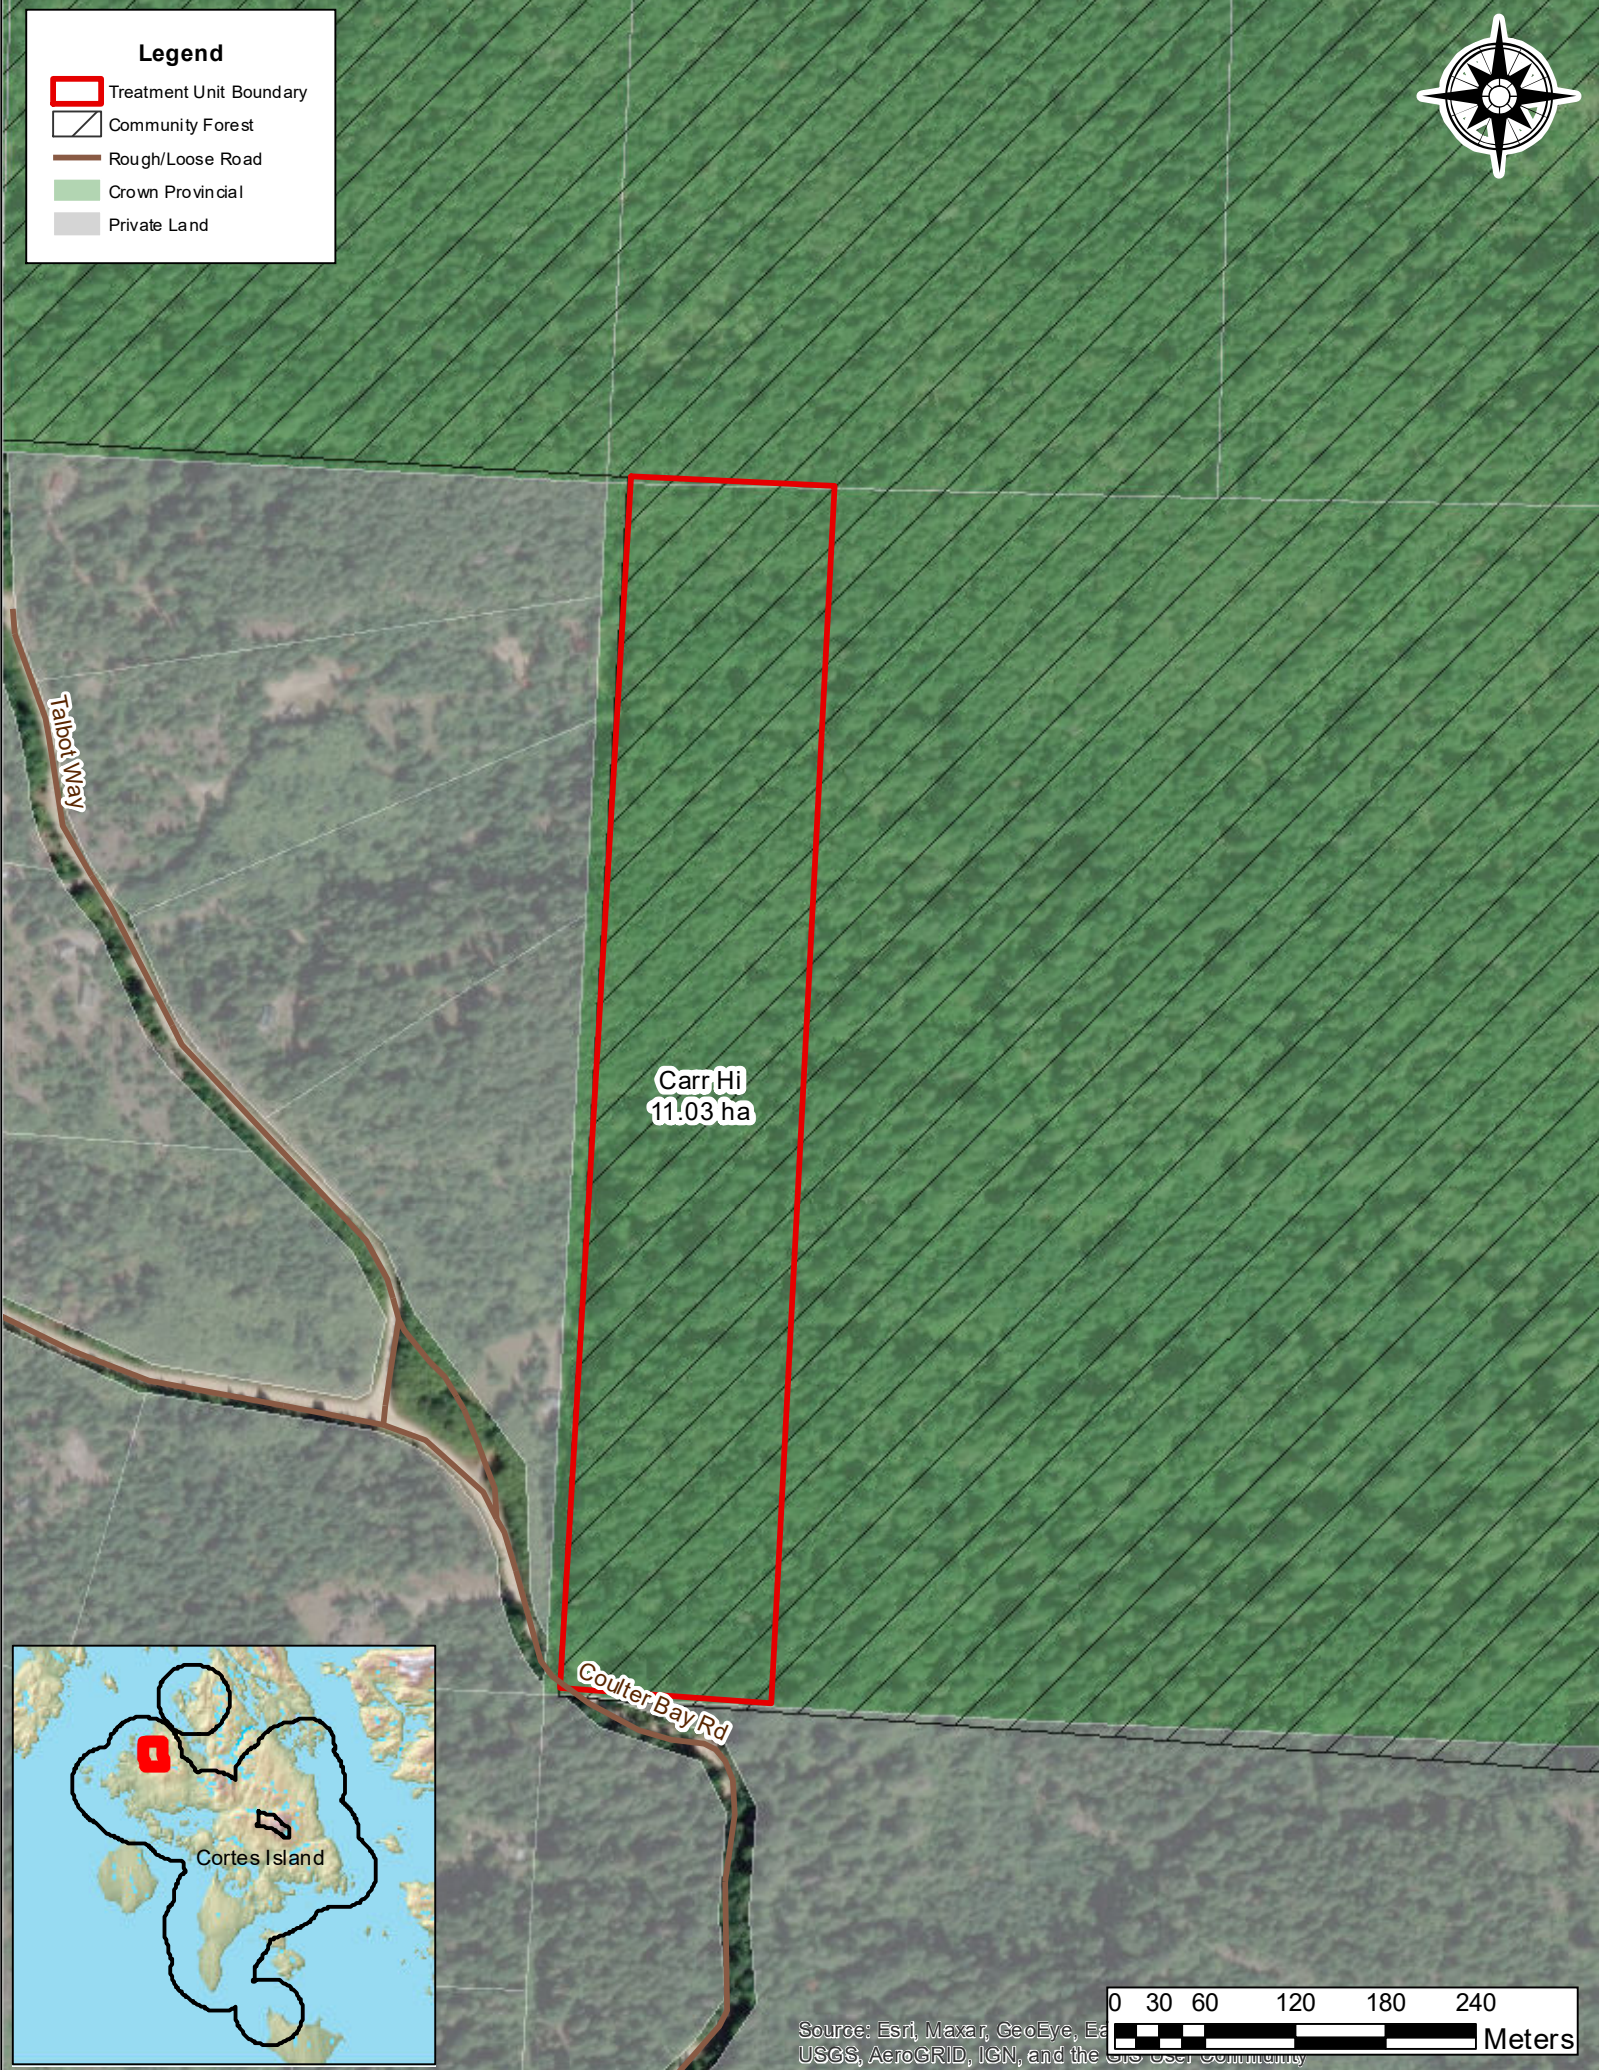

Legend

- Treatment Unit Boundary
- Community Forest
- Rough/Loose Road
- Crown Provincial
- Private Land

Carr HI
11.03 ha

Talbot Way

Coulter Bay Rd

Cortes Island

Source: Esri, Maxar, GeoEye, Earthstar, CNES, Airbus, GeoEye, USDA, USGS, AeroGRID, IGN, and the GIS User Community

Meters